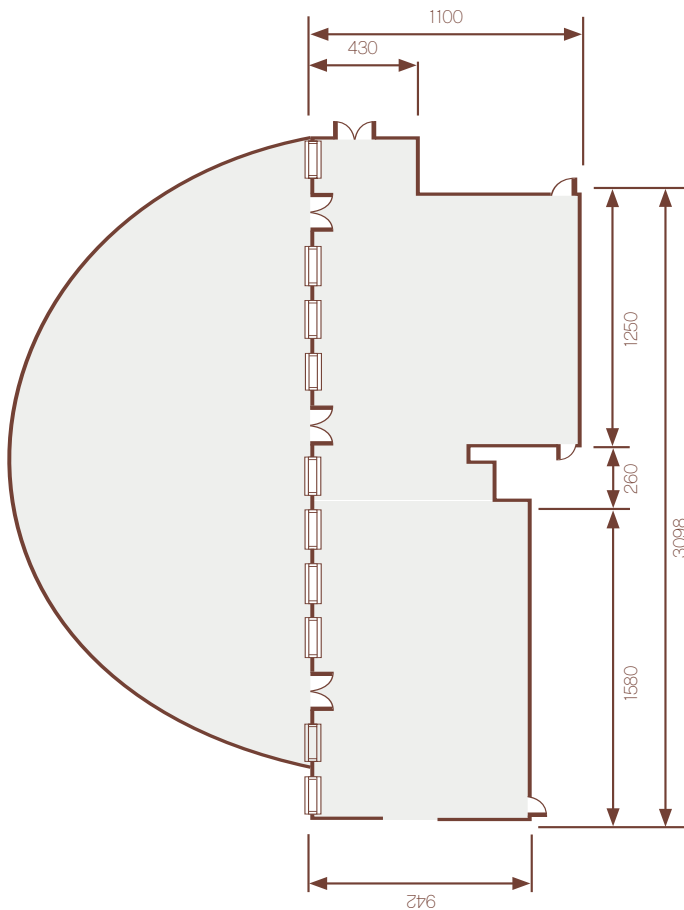

TURNBERRY
A LUXURY COLLECTION RESORT

Scotland

THE TURNBERRY SUITE

Above The Spa at Turnberry, with far reaching sea views, The Turnberry Suite is a unique gathering space. The floor-to-ceiling windows open up to an extensive terrace, home to summer barbecues or evening drinks.

With a capacity of 220 banquet-style, this fresh, spacious room is ideally suited for wedding receptions, corporate dinners and social events. The adjacent kitchen allows for full catering while staging and dance floor alike can be easily accommodated. With its location by The Spa at Turnberry, guests can have exclusive use of the 15 Ocean View Spa bedrooms, perhaps for the wedding party or conference speakers.

Room Set-up	Capacity
Banquet - 10's	220
Oval - 3's	80
Boardroom	80
Cabaret - 8's/6's	120/90
Central Presentation	180
Classroom	145
Cocktail	400
Hollow Square	40
U-Shape	40
Theatre	220

Double Door
Window
Wall
Max dining capacity: 220 Width: 11.00m Length: 30.98m