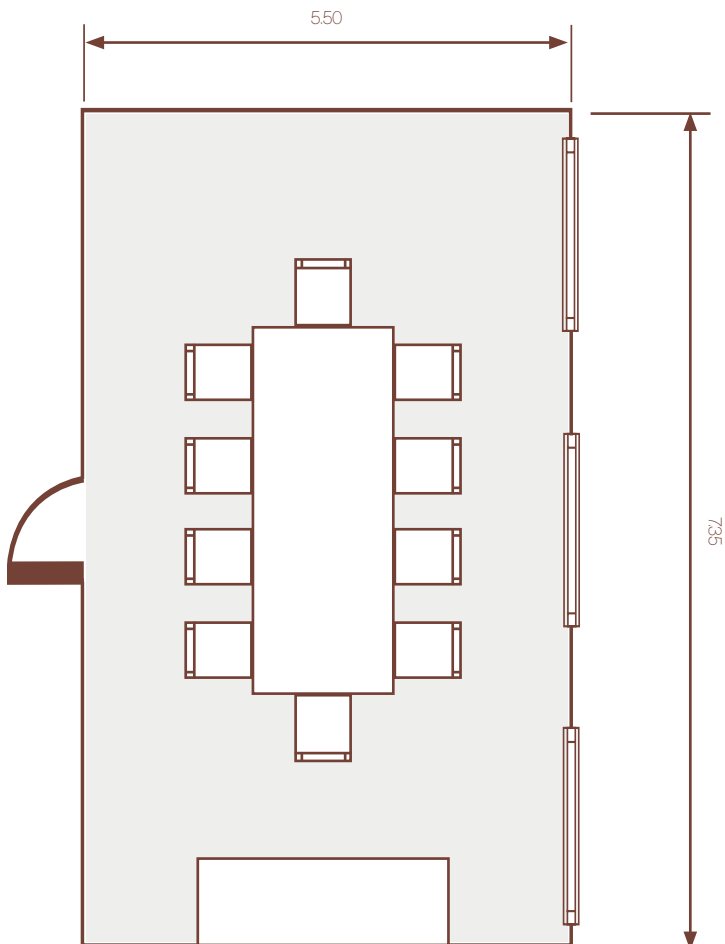

It's a room to suit many different occasions, be they a private dinner, a post-dinner gathering or an informal lunch. A board meeting would also be right at home here. With a capacity of 14, Bruce's Room retains a timeless feel, with high ceilings, original cornicing and gracious furnishings.

Room Set-up	Capacity
Cocktail	10
Private Dining	14
Boardroom	10

 
Double Door 
Window 
Wall 
Max dining capacity: 14 Width: 5.50m Length: 7.35m